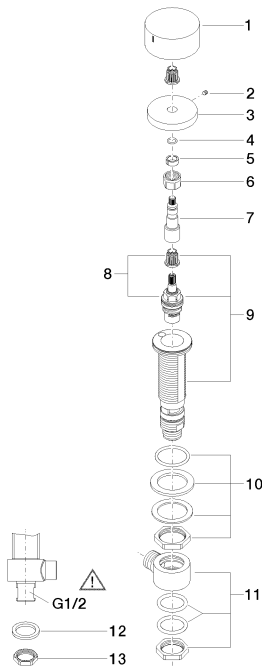

Bathtub - CL.1

Deck valve counter-clockwise closing hot - polished chrome

Article number: 20 000 741-00

- 1-1/4" hole diameter
- Handle Ø 2-3/8"
- Without flange

Codes & Standards

- ASME A112.18.1/CSA B125.1

polished chrome

Discontinued items available to order until 31.12.9999

Dimensional drawing

Bathtub - CL.1

Deck valve counter-clockwise closing hot - polished chrome

Article number: 20 000 741-00

All dimensions in mm / inch = mm x 0,0394

Flow rate chart

Bathtub - CL.1

Deck valve counter-clockwise closing hot - polished chrome

Article number: 20 000 741-00

Other surface finishes

platinum matte
20 000 741-06

black matte
20 000 741-33

Dark Platinum matte
20 000 741-99

More custom finish options are available via special production (xTra Service). Please see our finish matrix for availability and pricing or contact a Dornbracht representative.

Spare parts list

Number	Item Number	Designation	Number of units
1	09 20 74 006-00	handle (hot)	1
2	09 31 11 007 90	pin	1
3	09 27 74 003-00	rosette	1
4	09 14 10 060 90	seal	1
5	09 14 15 020 90	ring	1
6	09 23 30 023 90	nut	1
7	09 29 06 107-00	spindle	1
8	90 90 03 132 00 90	top	1
9	04 17 11 058 32 90	side panel	1
10	04 23 10 032 78 90	fixing set	1
11	04 17 11 023 10 90	distributor	1
12	09 30 11 059 90	disc	1
13	09 23 10 012 90	nut	1