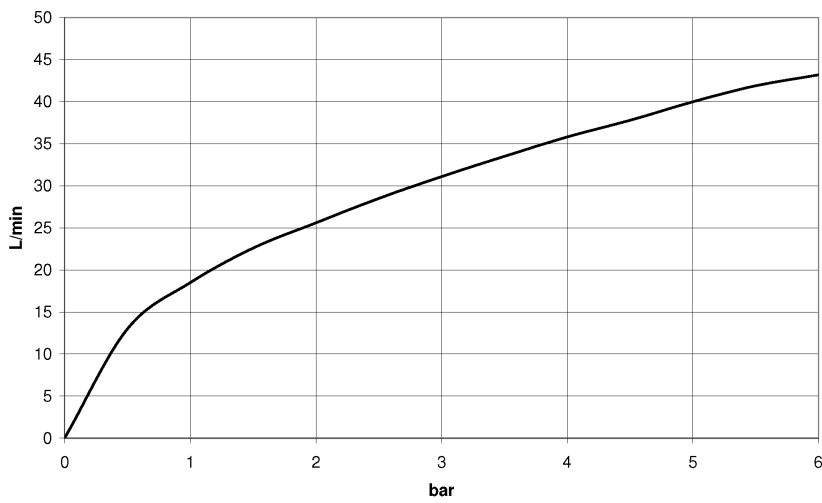

Bathtub - CL.1

Deck valve counter-clockwise closing hot - polished chrome

Article number: 20 000 741-00

- 1-1/4" hole diameter
- Handle Ø 2-3/8"
- Without flange

Codes & Standards

- ASME A112.18.1/CSA B125.1

polished chrome

Discontinued items available to order until 31.12.9999

Dimensional drawing

Bathtub - CL.1

Deck valve counter-clockwise closing hot - polished chrome

Article number: 20 000 741-00

All dimensions in mm / inch = mm x 0,0394

Flow rate chart

Bathtub - CL.1

Deck valve counter-clockwise closing hot - polished chrome

Article number: 20 000 741-00

Other surface finishes

platinum matte
20 000 741-06

black matte
20 000 741-33

Dark Platinum matte
20 000 741-99