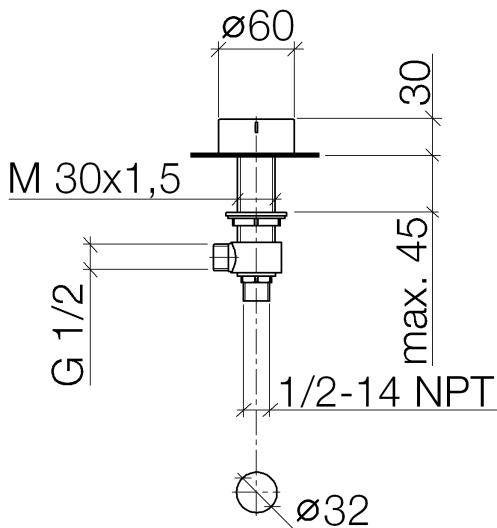

Bathtub - CL.1

Deck valve counter-clockwise closing hot - polished chrome

Article number: 20 000 741-00

- 1-1/4" hole diameter
- Handle Ø 2-3/8"
- Without flange

Codes & Standards

- ASME A112.18.1/CSA B125.1

polished chrome

Discontinued items available to order until 31.12.9999

Dimensional drawing

Bathtub - CL.1

Deck valve counter-clockwise closing hot - polished chrome

Article number: 20 000 741-00

All dimensions in mm / inch = mm x 0,0394

Flow rate chart

Bathtub - CL.1

Deck valve counter-clockwise closing hot - polished chrome

Article number: 20 000 741-00

Other surface finishes

platinum matte
20 000 741-06

black matte
20 000 741-33

Dark Platinum matte
20 000 741-99

More custom finish options are available via special production (xTra Service). Please see our finish matrix for availability and pricing or contact a Dornbracht representative.

Spare parts list

Number	Item Number	Designation	Number of units
1	09 20 74 006-00	handle (hot)	1
2	09 31 11 007 90	pin	1
3	09 27 74 003-00	rosette	1
4	09 14 10 060 90	seal	1
5	09 14 15 020 90	ring	1
6	09 23 30 023 90	nut	1
7	09 29 06 107-00	spindle	1
8	90 90 03 132 00 90	top	1
9	04 17 11 058 32 90	side panel	1
10	04 23 10 032 78 90	fixing set	1
11	04 17 11 023 10 90	distributor	1
12	09 30 11 059 90	disc	1
13	09 23 10 012 90	nut	1